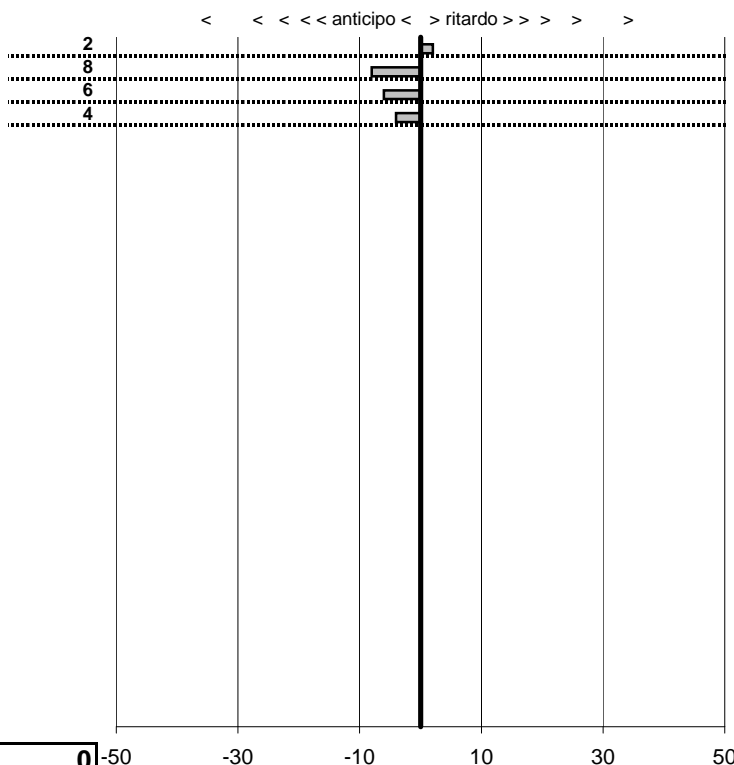

Club Motori D'altri Tempi
17° Trofeo di Carnevale
Fregene 7 Febbraio 2016

tempi e classifiche disponibili su www.cronoviterbo.net

- Cronologi - Penalità - Statistiche -

PEPE F.-RINALDELLI S. **2**
A112 ABARTH

4 in classifica

prova	t.imposto	start	stop	t.netto
PA31-Lungomare 11	0:00:10,00	12:08:24,78	12:08:34,80	0:00:10,02
PA32-Lungomare 12	0:00:11,00	12:08:34,80	12:08:45,72	0:00:10,92
PA33-Hotel 5	0:04:58,00	12:08:45,72	12:13:43,66	0:04:57,94
PA34-Hotel 6	0:00:06,00	12:13:43,66	12:13:49,62	0:00:05,96

SOMMA PENALITA' **219**
MEDIA PENALITA' **6,4**

ALTRE PENALITA' **0**
TOTALE PENALITA' **219**