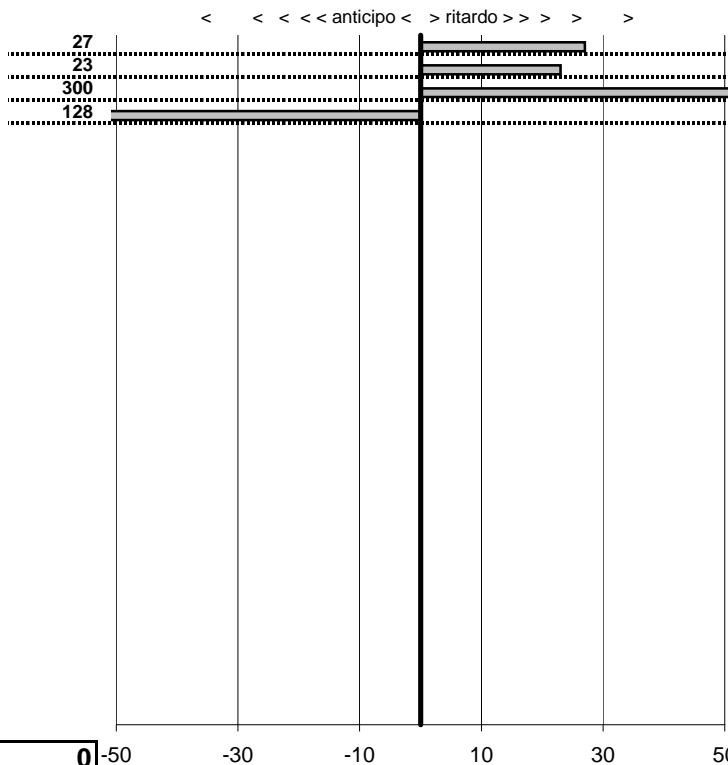

Club Motori D'altri Tempi
17° Trofeo di Carnevale
Fregene 7 Febbraio 2016

tempi e classifiche disponibili su www.cronoviterbo.net

- Cronologi - Penalità - Statistiche -

MENEGHETTI C.-AMEDEO V. **3**
AR GIULIETTA

14 in classifica

prova	t.imposto	start	stop	t.netto
PA31-Lungomare 11	0:00:10,00	12:09:39,37	12:09:49,64	0:00:10,27
PA32-Lungomare 12	0:00:11,00	12:09:49,64	12:10:00,87	0:00:11,23
PA33-Hotel 5	0:04:58,00	12:10:00,87	12:15:24,58	0:05:23,71
PA34-Hotel 6	0:00:06,00	12:15:24,58	12:15:29,30	0:00:04,72

SOMMA PENALITA' **1.114**
MEDIA PENALITA' **32,8**

ALTRE PENALITA' **0**
TOTALE PENALITA' **1.114**