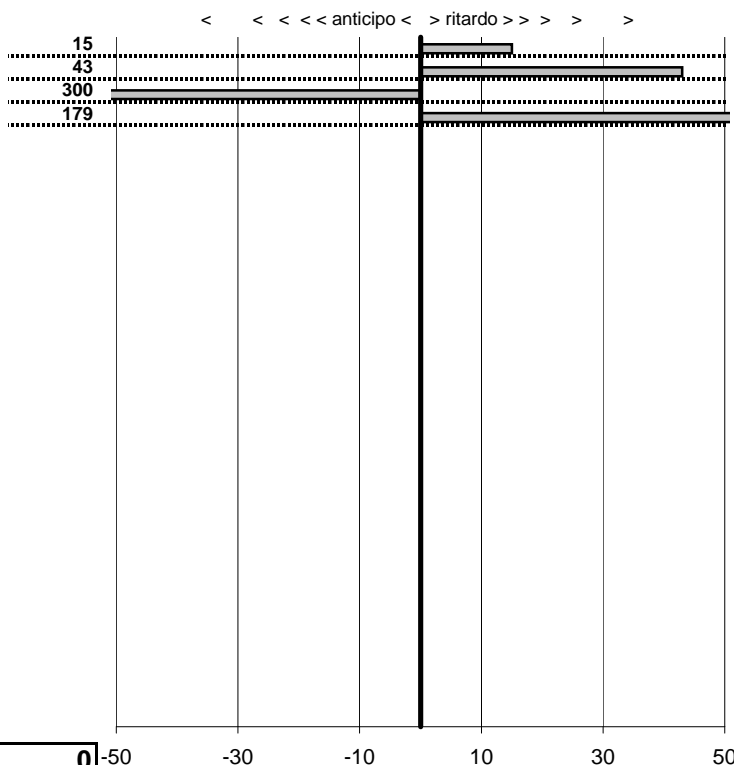

FUSARI A.-FUSARI A. **1**  
 TRIUMPH TR2

**23** in classifica

prova	t.imposto	start	stop	t.netto
PA31-Lungomare 11	0:00:10,00	12:07:21,22	12:07:31,37	0:00:10,15
PA32-Lungomare 12	0:00:11,00	12:07:31,37	12:07:42,80	0:00:11,43
PA33-Hotel 5	0:04:58,00	12:07:42,80	12:12:00,06	0:04:17,26
PA34-Hotel 6	0:00:06,00	12:12:00,06	12:12:07,85	0:00:07,79