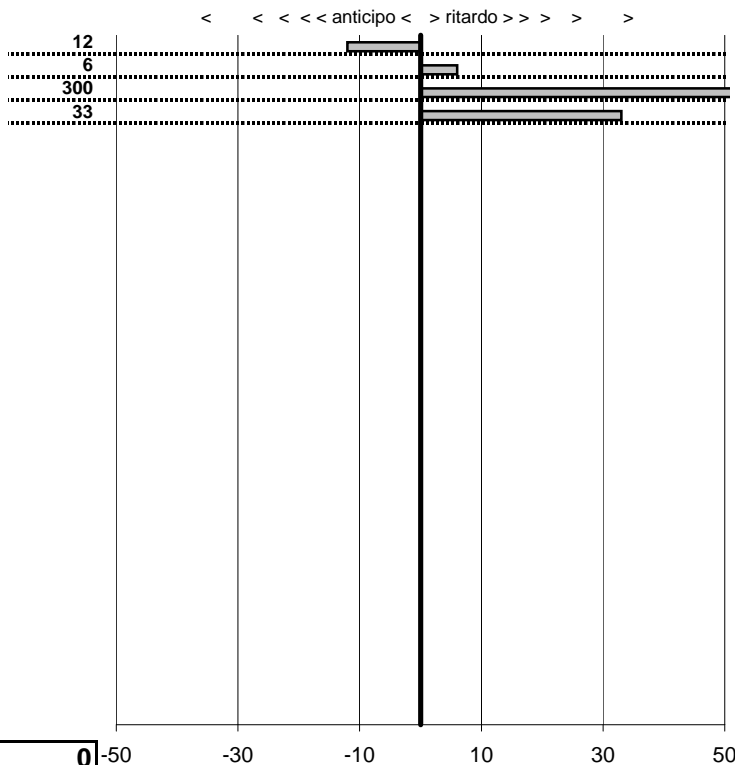

Club Motori D'altri Tempi
17° Trofeo di Carnevale
Fregene 7 Febbraio 2016

tempi e classifiche disponibili su www.cronoviterbo.net

- Cronologi - Penalità - Statistiche -

RUGGERI L.-RUGGERI E. **18**
A112

16 in classifica

prova	t.imposto	start	stop	t.netto
PA31-Lungomare 11	0:00:10,00	12:23:43,69	12:23:53,57	0:00:09,88
PA32-Lungomare 12	0:00:11,00	12:23:53,57	12:24:04,63	0:00:11,06
PA33-Hotel 5	0:04:58,00	12:24:04,63	12:29:13,20	0:05:08,57
PA34-Hotel 6	0:00:06,00	12:29:13,20	12:29:19,53	0:00:06,33

SOMMA PENALITA' **1.257**
MEDIA PENALITA' **37,0**

ALTRE PENALITA' **0**
TOTALE PENALITA' **1.257**